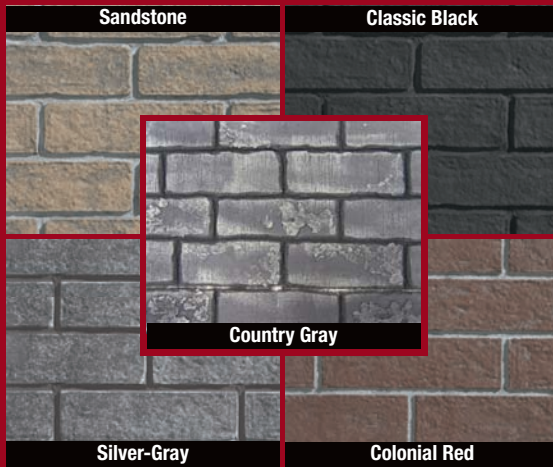

## Features & Benefits

- Authentic looking brick & mortar design in 5 choice colors:
- Country Gray with distinctive soft gray tones and dark gray mortar for a natural and nicely aged look
- Colonial Red Brick with light graytone mortar – A traditional look and texture of reclaimed & weathered brick
- Sandstone Brick with light graytone mortar – A traditional color and texture for fireplace brick
- Classic Black with black mortar – A monotone brick that is subtle, but stylishly enhancing a gas fireplace interior
- Silver-Gray with dark graytone mortar – A contemporary color for fireplace brick
- Enhances the look of your fireplace
- Allows you to customize your Majestic GrandStyle direct vent gas fireplace DVB4136
- Dramatic backdrop to our glowing logs & dramatic, golden flames
- Easy to install